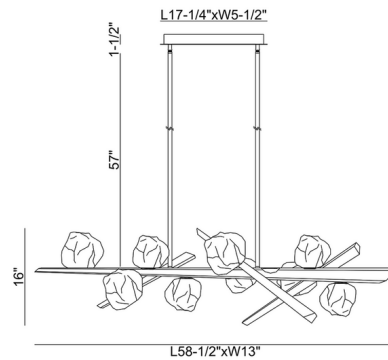

Shown in graphite / amber

CLICK TO VIEW PRODUCT

Notes: