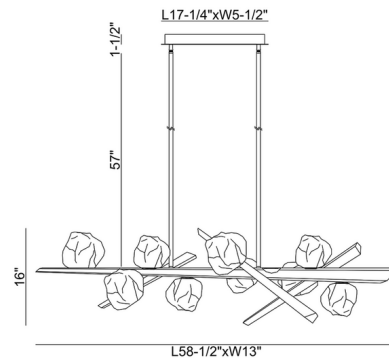

Shown in graphite / amber

CLICK TO VIEW PRODUCT

Notes: