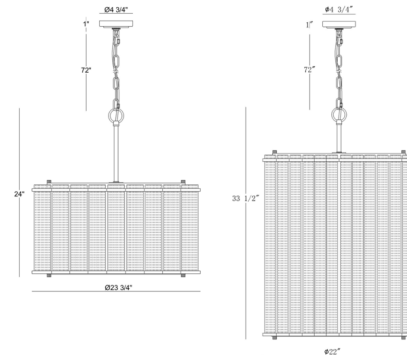

Shown in gold / clear

Specifications

COLOR	Clear
BODY FINISH	Gold
WATTAGE	72W
DIMMER	Standard 120V
DIMENSIONS	22"W x 33.5"H
BULB NOT INCLUDED	8 x B10/Candelabra (E12)/9W/120V LED
COUNTRY OF ORIGIN	China