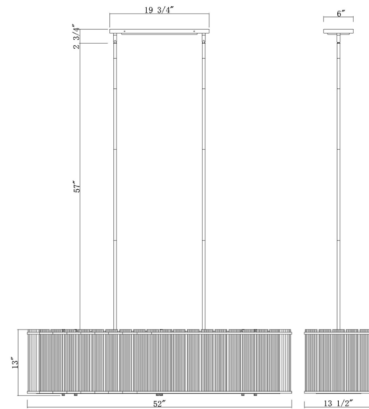

### Specifications

COLOR	Clear
BODY FINISH	Gold
WATTAGE	90W
DIMMER	Standard 120V
DIMENSIONS	52"L x 13.5"W x 13"H
BULB NOT INCLUDED	10 x B10/Candelabra (E12)/9W/120V LED
COUNTRY OF ORIGIN	China

CLICK TO VIEW PRODUCT