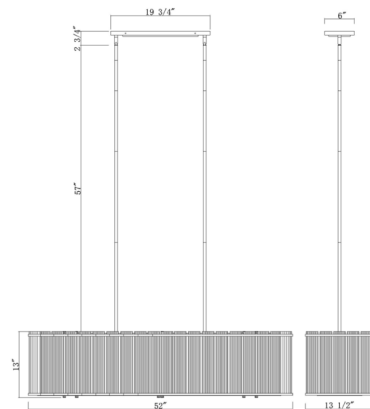

By Eurofase

Description

The Glasbury Linear Chandelier imparts an air of elegance to your space, showcasing a wave of fluted glass cylinders surrounding the light sources. The textured glass refracts the light, creating unique visual effects and providing a warm ambient glow for your dining room or living area. Note: Requires a junction box rated for fixtures weighing over 50 lb.

Shown in polished nickel / clear

Specifications

COLOR	Clear
BODY FINISH	Polished Nickel
WATTAGE	90W
DIMMER	Standard 120V
DIMENSIONS	52"L x 13.5"W x 13"H
BULB NOT INCLUDED	10 x B10/Candelabra (E12)/9W/120V LED
COUNTRY OF ORIGIN	China