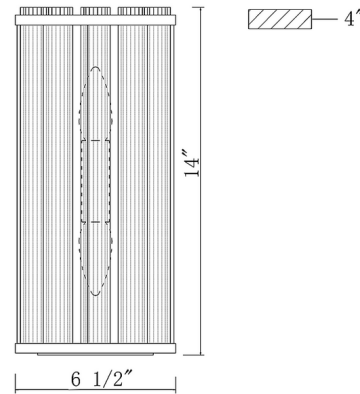

Description

The Glasbury Wall Sconce imparts an air of elegance to your space, showcasing fluted glass cylinders that envelop the central light sources. The textured glass refracts the light, creating unique visual effects and providing a warm ambient glow for your living area, entryway, or hallway.

Shown in gold / clear

Specifications

COLOR	Clear
BODY FINISH	Gold
WATTAGE	18W
DIMMER	Standard 120V
DIMENSIONS	6.5"W x 14"H x 4"D
BULB NOT INCLUDED	2 x B10/Candelabra (E12)/9W/120V LED
COUNTRY OF ORIGIN	China