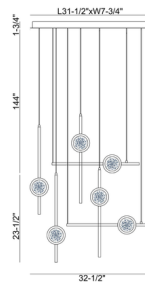

By Eurofase

Description

Combining straight intersecting rods and clear seeded glass orbs, the Barletta Linear Chandelier accents your space with its unique geometric pattern and dazzling lights. This piece is perfect for illuminating dining areas, living rooms, and other contemporary interiors. Note: The 55 inch length chandelier requires a junction box rated for fixtures weighing over 50 lb.

Specifications

COLOR Clear Seeded
BODY FINISH Gold
WATTAGE 36W
DIMMER Standard 120V
DIMENSIONS 32.5"L x 7.75"W x 23.5"H
INTEGRATED LED MODULE 6 x LED/6W/120V LED
COUNTRY OF ORIGIN China

Technical Information

LAMP LIFE 20000 hours
COLOR RENDERING 90 CRI
LAMP COLOR 3500K
LUMENS/WATT 293.50
LUMINOUS FLUX 1761 lumens

Shown in gold / clear seeded

CLICK TO VIEW PRODUCT

Notes: