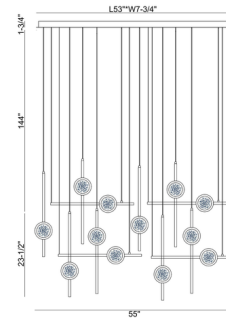

By Eurofase

Description

Combining straight intersecting rods and clear seeded glass orbs, the Barletta Linear Chandelier accents your space with its unique geometric pattern and dazzling lights. This piece is perfect for illuminating dining areas, living rooms, and other contemporary interiors. Note: The 55 inch length chandelier requires a junction box rated for fixtures weighing over 50 lb.

Specifications

COLOR Clear Seeded
BODY FINISH Gold
WATTAGE 36W
DIMMER Standard 120V
DIMENSIONS 32.5"L x 7.75"W x 23.5"H
INTEGRATED LED MODULE 6 x LED/6W/120V LED
COUNTRY OF ORIGIN China

Technical Information

LAMP LIFE 20000 hours
COLOR RENDERING 90 CRI
LAMP COLOR 3500K
LUMENS/WATT 293.50
LUMINOUS FLUX 1761 lumens

Shown in gold / clear seeded

CLICK TO VIEW PRODUCT

Notes: