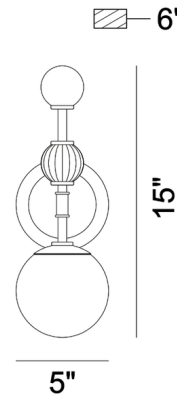

CLICK TO VIEW PRODUCT

Notes: