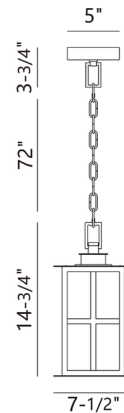

CLICK TO VIEW PRODUCT

Notes: