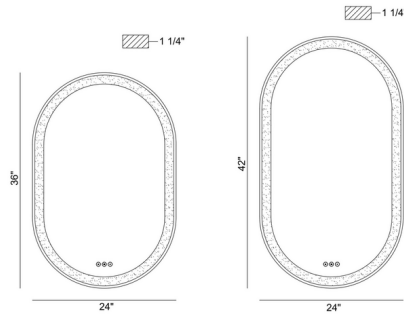

CLICK TO VIEW PRODUCT

Notes: