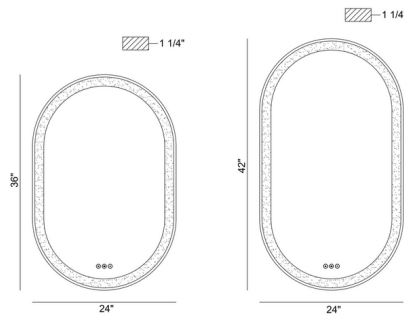

CLICK TO VIEW PRODUCT

Notes: