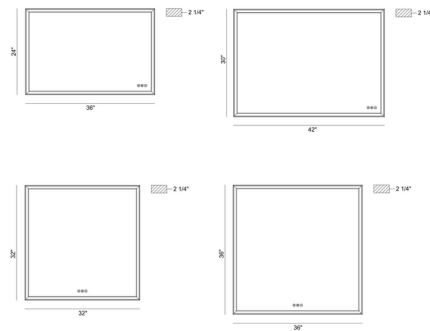

CLICK TO VIEW PRODUCT

Notes: