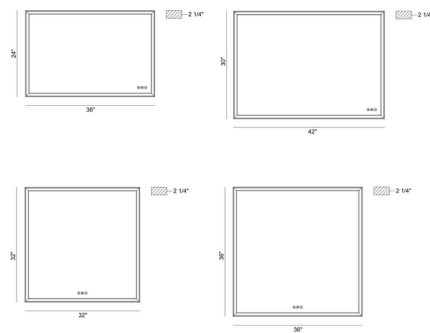

CLICK TO VIEW PRODUCT

Notes: