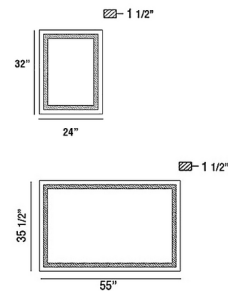

### Specifications

COLOR . . . . . Frosted  
BODY FINISH . . . . . Anodized Silver  
WATTAGE . . . . . 57W  
DIMMER . . . . . Included  
DIMENSIONS . . . . . 55"W x 35.5"H x 1.5"D  
INTEGRATED LED MODULE . . . . . 1 x LED/57W/120V LED  
COUNTRY OF ORIGIN . . . . . China