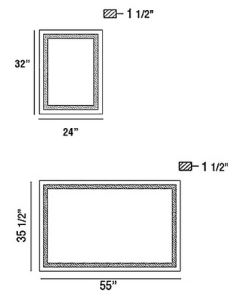

CLICK TO VIEW PRODUCT

Notes: