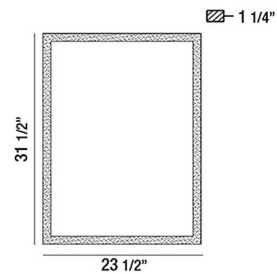

CLICK TO VIEW PRODUCT

Notes: