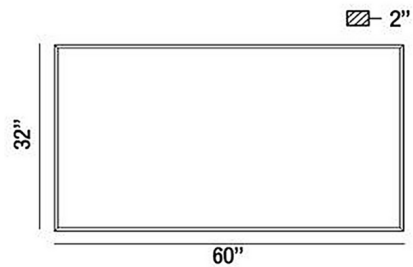

CLICK TO VIEW PRODUCT

Notes: