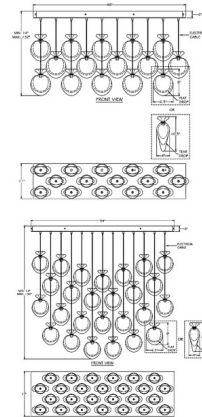

Description

The Essence Linear Round Multi Light Pendant is inspired by vintage scent bottles. Glass artisans capture the essence of lighting, creating these exquisite hand blown rounded shapes, that casts warm shadows of light across your room. Adjust each individual pendant to create you own unique look. Note: Due to the weight of this fixture, additional ceiling support is required.

Shown in silver leaf / gold jasmine

Specifications

COLOR Gold Jasmine
BODY FINISH Silver Leaf
WATTAGE 46.8W
DIMMER Low Voltage Electronic
DIMENSIONS 54"L x 17"W x 14"H
BULB INCLUDED 26 x JC/G4 (bipin)/1.8W/12V LED