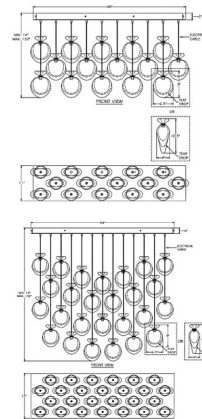

CLICK TO VIEW PRODUCT

Notes: