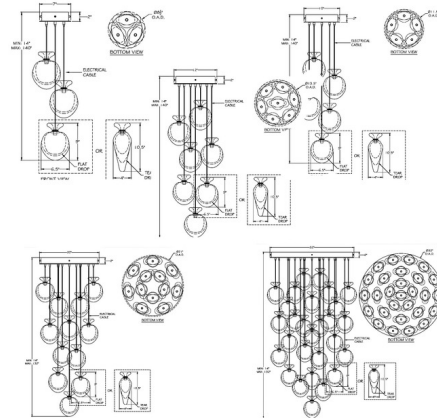

### Description

The Essence Mixed Multi Light Pendant is inspired by vintage scent bottles. Glass artisans capture the essence of lighting, creating a mix of exquisite hand blown teardrops and rounded designs, that casts warm shadows of light across your room. Adjust each individual pendant to create you own unique look. Note: Due to the weight of the 7, 12, and 28 light fixtures, additional ceiling support is required.

### Specifications

COLOR . . . . . Silver Jasmine / Saffron Mix  
 BODY FINISH . . . . . Silver Leaf  
 WATTAGE . . . . . 5.4W  
 DIMMER . . . . . Low Voltage Electronic  
 DIMENSIONS . . . . . 8.5"W x 10.5"H  
 BULB INCLUDED . . . . . 3 x JC/G4 (bipin)/1.8W/12V LED

### Technical Information

PRODUCT DIMENSIONS . . . . . Adjustable Cable Lengths: 120"  
 LAMP COLOR . . . . . 3000K  
 LUMENS/WATT . . . . . 333.33  
 LUMINOUS FLUX . . . . . 600 lumens

CLICK TO VIEW PRODUCT