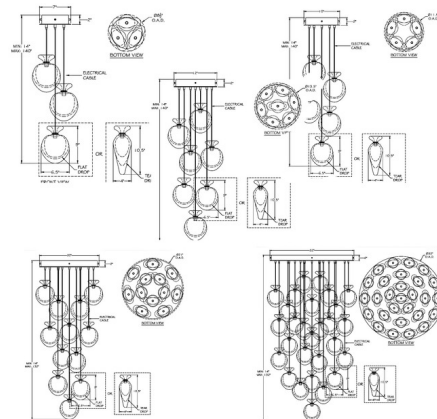

### Description

The Essence Teardrop Multi Light Pendant is inspired by vintage scent bottles. Glass artisans capture the essence of lighting, creating these exquisite hand blown teardrops, that casts warm shadows of light across your room. Adjust each individual pendant to create you own unique look. Note: Due to the weight of the 7, 12, and 28 light fixtures, additional ceiling support is required.

### Specifications

COLOR . . . . . Gold Saffron  
 BODY FINISH . . . . . Gold Leaf  
 WATTAGE . . . . . 5.4W  
 DIMMER . . . . . Low Voltage Electronic  
 DIMENSIONS . . . . . 8.5"W x 10.5"H  
 BULB INCLUDED . . . . . 3 x JC/G4 (bipin)/1.8W/12V LED

### Technical Information

PRODUCT DIMENSIONS . . . . . Adjustable Cable Lengths: 120"  
 LAMP COLOR . . . . . 3000K  
 LUMENS/WATT . . . . . 333.33  
 LUMINOUS FLUX . . . . . 600 lumens

CLICK TO VIEW PRODUCT