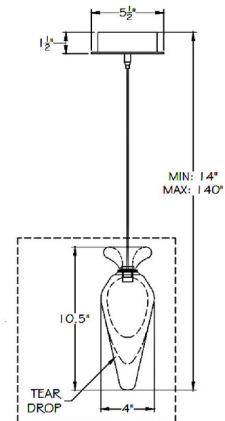

CLICK TO VIEW PRODUCT

Notes: