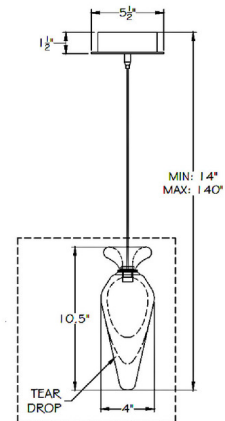

### Specifications

COLOR . . . . . Gold Saffron  
BODY FINISH . . . . . Gold Leaf  
WATTAGE . . . . . 1.8W  
DIMMER . . . . . Low Voltage Electronic  
DIMENSIONS . . . . . 4"W x 10.5"H  
BULB INCLUDED . . . . . 1 x JC/G4 (bipin)/1.8W/12V LED