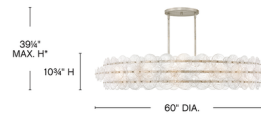

Specifications

COLOR . . . . . Clear
BODY FINISH . . . . . Brass
WATTAGE 96W
DIMMER . . . . . Standard 120V
DIMENSIONS . . . . . 45"W x 10.5"H
BULB NOT INCLUDED . . . . . 8 x A19/Medium (E26)/12W/120V LED