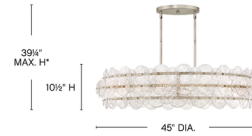

Specifications

COLOR . . . . . Clear
BODY FINISH . . . . . Brass
WATTAGE 96W
DIMMER . . . . . Standard 120V
DIMENSIONS . . . . . 45"W x 10.5"H
BULB NOT INCLUDED . . . . . 8 x A19/Medium (E26)/12W/120V LED