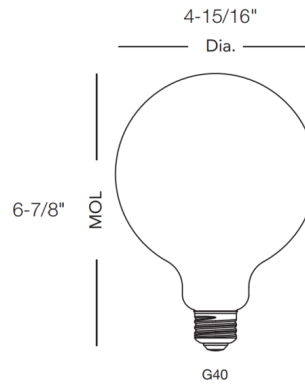

### Description

The G40 Medium (E26) Base 5.5 Watt 120 Volt LED lamp features an omni-directional 320 degree beam angle with full glass construction and vintage look to fit most decorative applications. Equivalent to a 60 watt incandescent. Rated for wet locations. Smooth dimming with most forward and reverse phase controls (see attached manufacturer reference for dimmer compatibility). Sold as a 6-pack.

### Specifications

COLOR	Clear
BODY FINISH	N/A
WATTAGE	5.5W
DIMMER	Standard 120V
DIMENSIONS	6.875"L x 4.938"W
BULB	G40/Medium (E26)/5.5W/120V LED

### Technical Information

LAMP LIFE	50000 hours
BEAM ANGLE	320°
COLOR RENDERING	92 CRI
LAMP COLOR	2700K
LUMENS/WATT	90.91
LUMINOUS FLUX	500 lumens

Shown in clear

CLICK TO VIEW PRODUCT

Notes: