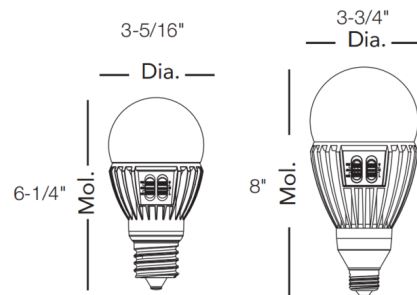

By Green Creative

Description

The Color-Select A23 Medium Base LED bulb is fully omnidirectional with a 230 degree beam angle. Features an integral switch for field selectable color temperature (3000K/4000K/5000K) and integral driver suitable for 120-277V. Smooth TRIAC/ELV dimming at 120V and step-dimming using SelectDrive technology. 24 watt equivalent to a 200 watt incandescent. 34 watt equivalent to a 300 watt incandescent. Note: Sold as a 6-pack.

Specifications

COLOR	White
BODY FINISH	N/A
WATTAGE	24W
DIMMER	Low Voltage Electronic
DIMENSIONS	6.25"L x 3.313"W
BULB	A23/Medium (E26)/24W/120V LED

Technical Information

LAMP LIFE	50000 hours
BEAM ANGLE	230°
COLOR RENDERING	82 CRI
LAMP COLOR	CCT Select
LUMENS/WATT	133.33
LUMINOUS FLUX	3200 lumens

Shown in white

CLICK TO VIEW PRODUCT

Notes: