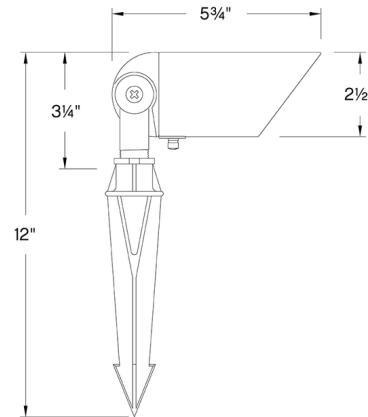

Description

The Hardy Island low-voltage Spotlight is engineered to enhance your property with a warm ambient glow. Accentuate your home's architecture, highlight your landscape's natural beauty, and extend outdoor living spaces with optimized illumination. Named after the ruggedly beautiful island off the coast of British Columbia, our Hardy Island Collection is impeccably constructed with solid cast brass to defy the harshest environments. Each package includes 12 spotlights with pre-installed ground spikes for easy and efficient installation. Sold in a 12 pack. Note: Required transformer sold separately.

Shown in bronze / clear

Specifications

COLOR	Clear
BODY FINISH	Bronze
WATTAGE	.96W
DIMMER	Low Voltage Magnetic
DIMENSIONS	2.5"W x 5.75"H
BULB NOT INCLUDED	12 x MR16/GU5.3 (bipin)/8W/12V LED

CLICK TO VIEW PRODUCT