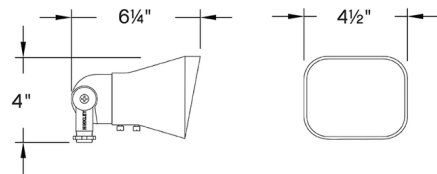

Shown in satin black / white

Specifications

COLOR	White
BODY FINISH	Satin Black
WATTAGE	12W
DIMMER	Standard 120V
DIMENSIONS	4.5"W x 4"H
BULB NOT INCLUDED	1 x MR11/GU10/12W/120V LED

CLICK TO VIEW PRODUCT

Notes: