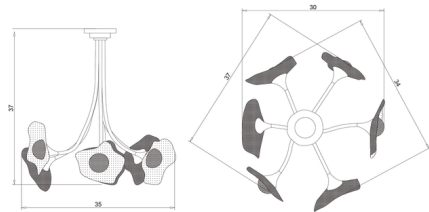

By Kalin Asenov

Description

The Bloom Chandelier offers an elegant aesthetic inspired by the delicate natural form of flowers. The chandelier's machined brass stems are juxtaposed with organic handblown glass shades for a striking contrast, and the ends of the stems are hand-formed to evoke the look of actual flowers. Each Bloom Chandelier is handmade, resulting in unique variations that make each a one-of-a-kind work of art. Overall dimensions may vary by 1 to 3 inches.

Specifications

COLOR White
BODY FINISH Bronze
WATTAGE 180W
DIMMER Standard 120V
DIMENSIONS 37"W x 37"H x 30"D
BULB NOT INCLUDED 6 x JCD/G9/30W/120V LED
COUNTRY OF ORIGIN United States

Technical Information

PRODUCT DIMENSIONS Canopy: 6" diameter

Shown in bronze / white

CLICK TO VIEW PRODUCT

Notes: