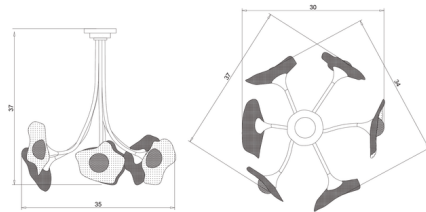

By Kalin Asenov

Description

The Bloom Chandelier offers an elegant aesthetic inspired by the delicate natural form of flowers. The chandelier's machined brass stems are juxtaposed with organic handblown glass shades for a striking contrast, and the ends of the stems are hand-formed to evoke the look of actual flowers. Each Bloom Chandelier is handmade, resulting in unique variations that make each a one-of-a-kind work of art. Overall dimensions may vary by 1 to 3 inches.

Specifications

COLOR White
BODY FINISH Bronze
WATTAGE 180W
DIMMER Standard 120V
DIMENSIONS 37"W x 37"H x 30"D
BULB NOT INCLUDED 6 x JCD/G9/30W/120V LED
COUNTRY OF ORIGIN United States

Technical Information

PRODUCT DIMENSIONS Canopy: 6" diameter

Shown in bronze / white

CLICK TO VIEW PRODUCT

Notes: