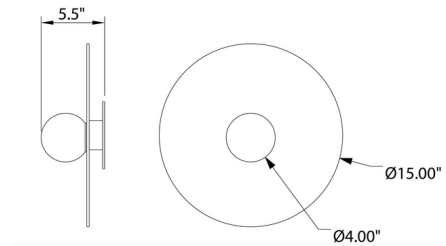

### Description

The Aura Wall Sconce produces an enchanting glow thanks to its half-frosted glass globe diffuser set within a blush-tinted glass disk. The sconce directs light outward as well as casting light back against the wall. As each sconce is crafted from handblown glass, slight variations in size may occur. The disk width is approximately between 14 and 16 inches.

### Specifications

COLOR . . . . . Blush  
BODY FINISH . . . . . Brass  
WATTAGE . . . . . 5W  
DIMMER . . . . . Standard 120V  
DIMENSIONS . . . . . 15"W x 15"H x 5.5"D  
BULB NOT INCLUDED . . . . . 1 x JCD/G9/5W/120V LED  
COUNTRY OF ORIGIN . . . . . United States

### Technical Information

PRODUCT DIMENSIONS . . . . . Canopy: 5.5" diameter

CLICK TO VIEW PRODUCT

Notes: