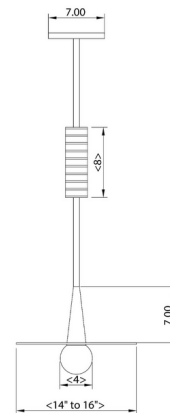

By Kalin Asenov

Description

The Aura Pendant produces an enchanting glow thanks to its half-frosted glass globe diffuser set beneath a gray-tinted glass disk. A streamlined brass cone connects the shade to the rigid downstem, which is accented with a black marble cylinder and canopy for a luxe, modern look. As each pendant is crafted from handblown glass, slight variations in size and shade may occur. The shade width is approximately between 14 and 16 inches. Overall height specified to order.

Shown in brass / gray

Specifications

| | |
|-------------------|------------------------|
| COLOR | Gray |
| BODY FINISH | Brass |
| WATTAGE | 5W |
| DIMMER | Standard 120V |
| DIMENSIONS | 15"W x 11"H x 15"D |
| BULB NOT INCLUDED | 1 x JCD/G9/5W/120V LED |
| COUNTRY OF ORIGIN | United States |