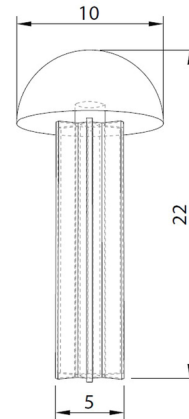

By Kalin Asenov

Description

The Fin Dome Table Lamp features a stylish silhouette and an alluring ceramic glaze that will attract attention in any space. The simple dome shade is supported by a hand-built fluted base for a rich visual texture. As each lamp is crafted by hand, slight variations and irregularities in each piece highlight its handcrafted character. A full-range dimmer knob is located on the base to set the perfect ambiance for any occasion.

Shown in gold

Specifications

COLOR	N/A
BODY FINISH	Gold
WATTAGE	12W
DIMMER	Included
DIMENSIONS	10"W x 22"H
BULB INCLUDED	2 x B10/Candelabra (E12)/6W/120V LED
COUNTRY OF ORIGIN	United States

Technical Information