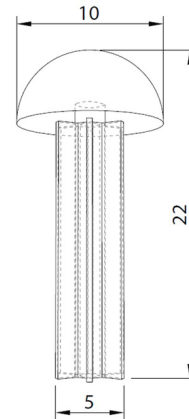

CLICK TO VIEW PRODUCT

Notes: