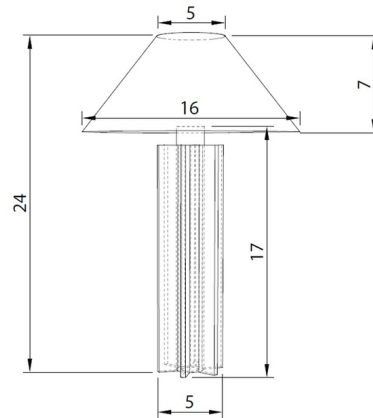

CLICK TO VIEW PRODUCT

Notes: