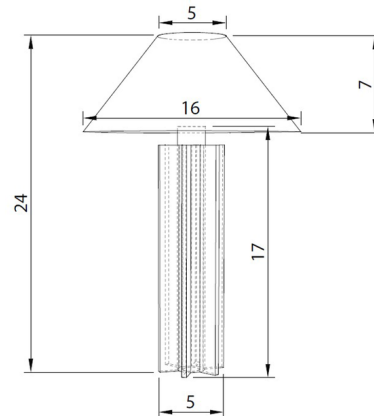

CLICK TO VIEW PRODUCT

Notes: