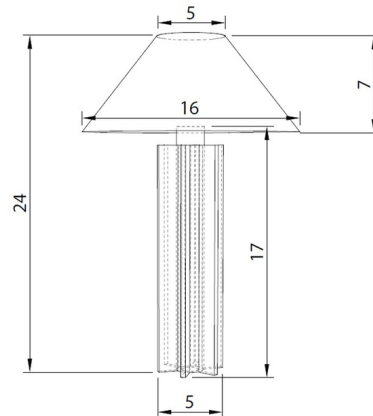

CLICK TO VIEW PRODUCT

Notes: