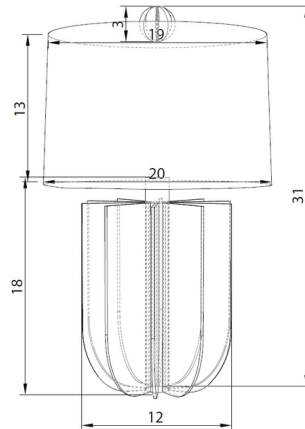

Shown in dark lava / natural

Specifications

COLOR	Natural
BODY FINISH	Dark Lava
WATTAGE	6W
DIMMER	Included
DIMENSIONS	20"W x 31"H
BULB INCLUDED	1 x A19/Medium (E26)/6W/120V LED
COUNTRY OF ORIGIN	United States