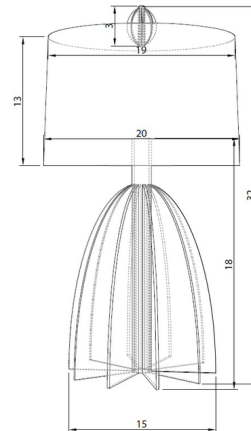

Lightology

lightology.com
866-954-4489
04-25-26

Project: _____
Company: _____
Location: _____ Fixture Type: _____
SPEC #: **ASVI336612**
Approved On: _____ Approved By: _____

Flute Wide Table Lamp

By Kalin Asenov

Description

The Flute Table Lamp features a hand-built ceramic base formed by an array of fins radiating outwards to create a unique silhouette. The handmade fins possess natural variations and irregularities, giving them a wavy look that adds to the lamp's whimsical expression. A tapered linen shade completes the look with a neat accent. Full range dimmer switch located on cord.

Shown in light lava / natural

Specifications

COLOR	Natural
BODY FINISH	Light Lava
WATTAGE	6W
DIMMER	Included
DIMENSIONS	20"W x 32"H
BULB INCLUDED	1 x A19/Medium (E26)/6W/120V LED
COUNTRY OF ORIGIN	United States