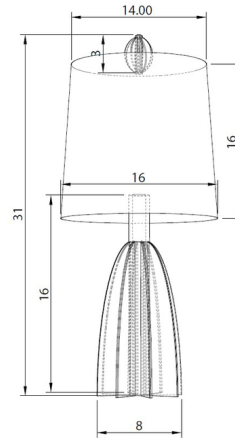

By Kalin Asenov

Description

The Flute Narrow Table Lamp features a hand-built ceramic base formed by an array of fins radiating outwards to create a unique silhouette. The handmade fins possess natural variations and irregularities, giving them a wavy look that adds to the lamp's whimsical expression. A tapered linen shade completes the look with a neat accent. Full range dimmer switch located on cord.

Shown in green / off white

Specifications

COLOR	Off White
BODY FINISH	Green
WATTAGE	6W
DIMMER	Included
DIMENSIONS	16"W x 31"H
BULB INCLUDED	1 x A19/Medium (E26)/6W/120V LED
COUNTRY OF ORIGIN	United States