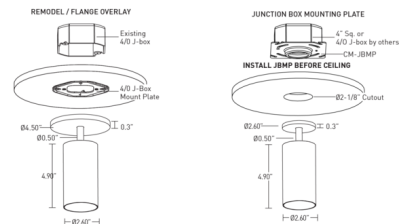

CLICK TO VIEW PRODUCT

Notes: