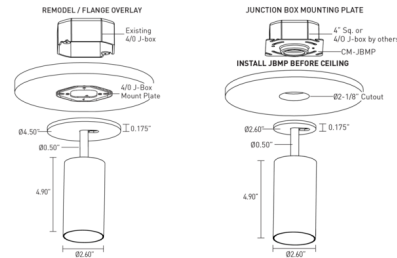

## CM1 Cylinder Hang Straight Adjustable Ceiling Light By Lucifer Lighting

### Description

The CM1 Monopoint Hang Straight Adjustable Spot Light offers excellent performance in a sleek, streamlined package. An innovative design with an elbow built into the fixture body allows the cylinder to be adjusted 90 degrees to direct the spotlight precisely where it is needed. Note: Includes a 3 inch stem. Mounts to standard 4 inch junction box in remodel applications with surface canopy, or in new construction with 2.5 inch canopy and universal junction box mounting plate which attaches to standard junction box before ceiling substrate is installed. Integral driver dimmable with ELV / Triac dimmer. Includes soft focus lens. Note: Warm Dim color temperature available in 40 degree beam angle option only.

### Specifications

COLOR	N/A
BODY FINISH	Brushed Obsidian / Black Baffle
WATTAGE	11W
DIMMER	Low Voltage Electronic
DIMENSIONS	2.6"W x 6.5"H
INTEGRATED LED MODULE	1 x LED/11W/120V LED