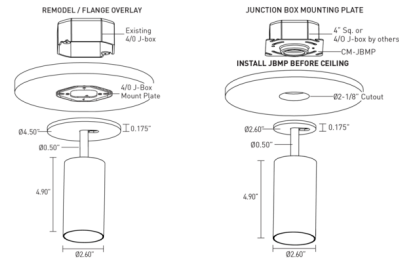

Lightology

lightology.com
866-954-4489
07-02-26

Project: _____
 Company: _____
 Location: _____ Fixture Type: _____
 SPEC #: **LCF1336687**
 Approved On: _____ Approved By: _____

CM1 Cylinder Hang Straight Adjustable Ceiling Light By Lucifer Lighting

Description

The CM1 Monopoint Hang Straight Adjustable Spot Light offers excellent performance in a sleek, streamlined package. An innovative design with an elbow built into the fixture body allows the cylinder to be adjusted 90 degrees to direct the spotlight precisely where it is needed. Note: Includes a 3 inch stem. Mounts to standard 4 inch junction box in remodel applications with surface canopy, or in new construction with 2.5 inch canopy and universal junction box mounting plate which attaches to standard junction box before ceiling substrate is installed. Integral driver dimmable with ELV / Triac dimmer. Includes soft focus lens. Note: Warm Dim color temperature available in 40 degree beam angle option only.

Shown in brushed obsidian / black baffle

Specifications

COLOR	N/A
BODY FINISH	Brushed Obsidian / Black Baffle
WATTAGE	11W
DIMMER	Low Voltage Electronic
DIMENSIONS	2.6"W x 6.5"H
INTEGRATED LED MODULE	1 x LED/11W/120V LED

Technical Information

LAMP LIFE	50000 hours
BEAM ANGLE	15°
COLOR RENDERING	90 CRI
LAMP COLOR	2700K
LUMENS/WATT	75.00
LUMINOUS FLUX	825 lumens

CLICK TO VIEW PRODUCT

Notes: