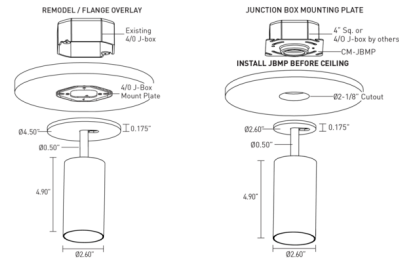

Lightology

lightology.com
866-954-4489
04-24-26

Project: _____
 Company: _____
 Location: _____ Fixture Type: _____
 SPEC #: **LCF1336687**
 Approved On: _____ Approved By: _____

CM1 Cylinder Hang Straight Adjustable Ceiling Light By Lucifer Lighting

Description

The CM1 Monopoint Hang Straight Adjustable Spot Light offers excellent performance in a sleek, streamlined package. An innovative design with an elbow built into the fixture body allows the cylinder to be adjusted 90 degrees to direct the spotlight precisely where it is needed. Note: Includes a 3 inch stem. Mounts to standard 4 inch junction box in remodel applications with surface canopy, or in new construction with 2.5 inch canopy and universal junction box mounting plate which attaches to standard junction box before ceiling substrate is installed. Integral driver dimmable with ELV / Triac dimmer. Includes soft focus lens. Note: Warm Dim color temperature available in 40 degree beam angle option only.

Shown in brushed obsidian / black baffle

Specifications

COLOR	N/A
BODY FINISH	Brushed Obsidian / Black Baffle
WATTAGE	11W
DIMMER	Low Voltage Electronic
DIMENSIONS	2.6"W x 6.5"H
INTEGRATED LED MODULE	1 x LED/11W/120V LED

Technical Information

LAMP LIFE	50000 hours
BEAM ANGLE	15°
COLOR RENDERING	90 CRI
LAMP COLOR	2700K
LUMENS/WATT	75.00
LUMINOUS FLUX	825 lumens

CLICK TO VIEW PRODUCT

Notes: