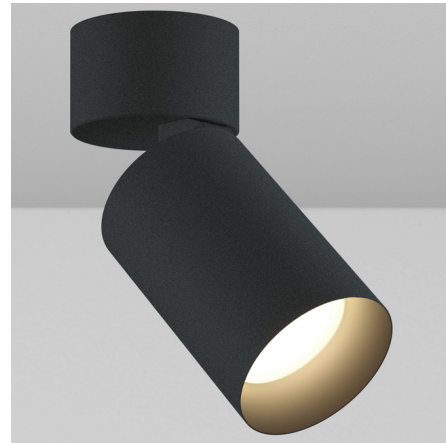

Lightology

lightology.com
866-954-4489
07-06-26

Project: _____
Company: _____
Location: _____ Fixture Type: _____
SPEC #: **LCF1336736**
Approved On: _____ Approved By: _____

CY1 Cylinder Adjustable Ceiling Light By Lucifer Lighting

Description

The CY1 Cylinder Adjustable Ceiling Spot Light offers excellent performance in a sleek, streamlined package. 90 degree tilt. Powdercoat finish with black baffle. Designed for new construction applications with universal junction box mounting plate which attaches to standard junction box before ceiling substrate is installed. Integral driver dimmable with ELV / Triac dimmer. Includes soft focus lens. Note: Warm Dim color temperature available in 40 degree beam angle option only.

Shown in black / black baffle

Specifications

COLOR	N/A
BODY FINISH	Black / Black Baffle
WATTAGE	17W
DIMMER	Low Voltage Electronic
DIMENSIONS	2.5\"W x 5.92\"H
INTEGRATED LED MODULE	1 x LED/17W/120V LED

Technical Information

LAMP LIFE	50000 hours
BEAM ANGLE	15°
COLOR RENDERING	90 CRI
LAMP COLOR	2700K
LUMENS/WATT	70.41
LUMINOUS FLUX	1197 lumens

Rough-In: 4\" Square or 4/0 Junction Box Mounting Plate

CLICK TO VIEW PRODUCT

Notes: