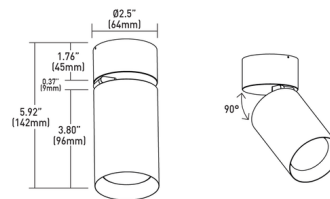

Description

The CY1 Cylinder Adjustable Ceiling Spot Light offers excellent performance in a sleek, streamlined package. 90 degree tilt. Powdercoat finish with black baffle. Designed for new construction applications with universal junction box mounting plate which attaches to standard junction box before ceiling substrate is installed. Integral driver dimmable with ELV / Triac dimmer. Includes soft focus lens. Note: Warm Dim color temperature available in 40 degree beam angle option only.

Shown in black / black baffle

Specifications

COLOR	N/A
BODY FINISH	Black / Black Baffle
WATTAGE	17W
DIMMER	Low Voltage Electronic
DIMENSIONS	2.5\"W x 5.92\"H
INTEGRATED LED MODULE	1 x LED/17W/120V LED

Technical Information

LAMP LIFE	50000 hours
BEAM ANGLE	15°
COLOR RENDERING	90 CRI
LAMP COLOR	2700K
LUMENS/WATT	70.41
LUMINOUS FLUX	1197 lumens

Rough-In: 4\" Square or 4/0 Junction Box Mounting Plate

CLICK TO VIEW PRODUCT

Notes: