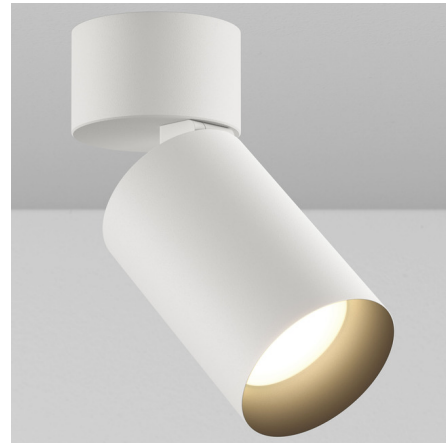

Lightology

lightology.com
866-954-4489
04-16-26

Project: _____
Company: _____
Location: _____ Fixture Type: _____
SPEC #: **LCF1336751**
Approved On: _____ Approved By: _____

CY1 Cylinder Outdoor Adjustable Ceiling Light By Lucifer Lighting

Description

The CY1 Cylinder Outdoor Adjustable Ceiling Spot Light offers excellent performance in a sleek, streamlined package. 90 degree tilt. Powdercoat finish with black baffle. Designed for new construction applications with universal junction box mounting plate which attaches to standard junction box before ceiling substrate is installed. Integral driver dimmable with ELV / Triac dimmer. Includes soft focus lens. Note: Warm Dim color temperature available in 40 degree beam angle option only.

Shown in white / black baffle

Rough-In: 4" Square or 4/0 Junction Box Mounting Plate

Specifications

COLOR	N/A
BODY FINISH	White / Black Baffle
WATTAGE	17W
DIMMER	Low Voltage Electronic
DIMENSIONS	2.5"W x 5.92"H
INTEGRATED LED MODULE	1 x LED/17W/120V LED

Technical Information

LAMP LIFE	50000 hours
BEAM ANGLE	15°
COLOR RENDERING	90 CRI
LAMP COLOR	2700K
LUMENS/WATT	70.41
LUMINOUS FLUX	1197 lumens

CLICK TO VIEW PRODUCT

Notes: