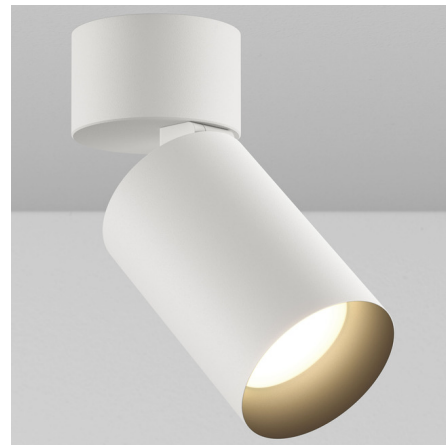

Lightology

lightology.com
866-954-4489
06-04-26

Project: _____
Company: _____
Location: _____ Fixture Type: _____
SPEC #: **LCF1336751**
Approved On: _____ Approved By: _____

CY1 Cylinder Outdoor Adjustable Ceiling Light By Lucifer Lighting

Description

The CY1 Cylinder Outdoor Adjustable Ceiling Spot Light offers excellent performance in a sleek, streamlined package. 90 degree tilt. Powdercoat finish with black baffle. Designed for new construction applications with universal junction box mounting plate which attaches to standard junction box before ceiling substrate is installed. Integral driver dimmable with ELV / Triac dimmer. Includes soft focus lens. Note: Warm Dim color temperature available in 40 degree beam angle option only.

Shown in white / black baffle

Rough-In: 4" Square or 4/0 Junction Box Mounting Plate

Specifications

COLOR	N/A
BODY FINISH	White / Black Baffle
WATTAGE	17W
DIMMER	Low Voltage Electronic
DIMENSIONS	2.5"W x 5.92"H
INTEGRATED LED MODULE	1 x LED/17W/120V LED

Technical Information

LAMP LIFE	50000 hours
BEAM ANGLE	15°
COLOR RENDERING	90 CRI
LAMP COLOR	2700K
LUMENS/WATT	70.41
LUMINOUS FLUX	1197 lumens

CLICK TO VIEW PRODUCT

Notes: