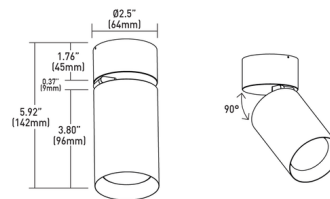

Description

The CY1 Cylinder Outdoor Adjustable Ceiling Spot Light offers excellent performance in a sleek, streamlined package. 90 degree tilt. Powdercoat finish with black baffle. Designed for new construction applications with universal junction box mounting plate which attaches to standard junction box before ceiling substrate is installed. Integral driver dimmable with ELV / Triac dimmer. Includes soft focus lens. Note: Warm Dim color temperature available in 40 degree beam angle option only.

Shown in white / black baffle

Rough-In: 4" Square or 4/0 Junction Box Mounting Plate

Specifications

COLOR	N/A
BODY FINISH	White / Black Baffle
WATTAGE	17W
DIMMER	Low Voltage Electronic
DIMENSIONS	2.5"W x 5.92"H
INTEGRATED LED MODULE	1 x LED/17W/120V LED

Technical Information

LAMP LIFE	50000 hours
BEAM ANGLE	15°
COLOR RENDERING	90 CRI
LAMP COLOR	2700K
LUMENS/WATT	70.41
LUMINOUS FLUX	1197 lumens

CLICK TO VIEW PRODUCT

Notes: