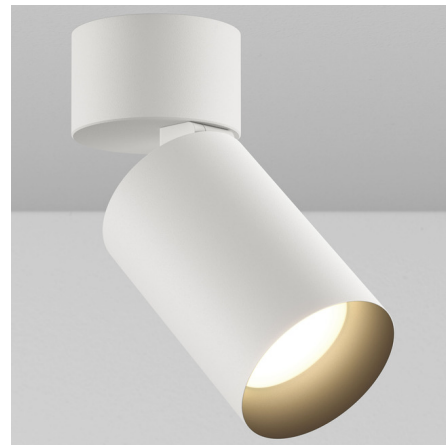

## CY1 Cylinder Outdoor Adjustable Ceiling Light By Lucifer Lighting

### Description

The CY1 Cylinder Outdoor Adjustable Ceiling Spot Light offers excellent performance in a sleek, streamlined package. 90 degree tilt. Powdercoat finish with black baffle. Designed for new construction applications with universal junction box mounting plate which attaches to standard junction box before ceiling substrate is installed. Integral driver dimmable with ELV / Triac dimmer. Includes soft focus lens. Note: Warm Dim color temperature available in 40 degree beam angle option only.

Shown in white / black baffle

**Rough-In: 4" Square or 4/0 Junction Box Mounting Plate**

### Specifications

COLOR	N/A
BODY FINISH	White / Black Baffle
WATTAGE	17W
DIMMER	Low Voltage Electronic
DIMENSIONS	2.5"W x 5.92"H
INTEGRATED LED MODULE	1 x LED/17W/120V LED