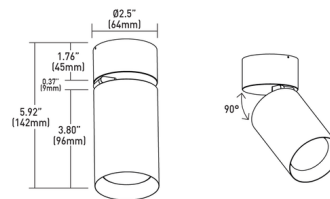

### Description

The CY1 Cylinder Outdoor Adjustable Ceiling Spot Light offers excellent performance in a sleek, streamlined package. 90 degree tilt. Powdercoat finish with black baffle. Designed for new construction applications with universal junction box mounting plate which attaches to standard junction box before ceiling substrate is installed. Integral driver dimmable with ELV / Triac dimmer. Includes soft focus lens. Note: Warm Dim color temperature available in 40 degree beam angle option only.

### Specifications

COLOR	N/A
BODY FINISH	White / Black Baffle
WATTAGE	17W
DIMMER	Low Voltage Electronic
DIMENSIONS	2.5"W x 5.92"H
INTEGRATED LED MODULE	1 x LED/17W/120V LED