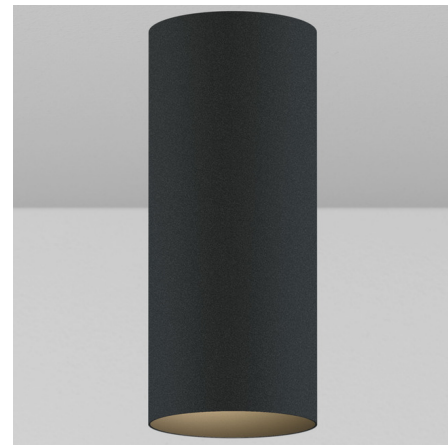

Lightology

lightology.com
866-954-4489
04-21-26

Project: _____
 Company: _____
 Location: _____ Fixture Type: _____
 SPEC #: **LCF1336756**
 Approved On: _____ Approved By: _____

CY1 Cylinder Fixed Ceiling Light

By Lucifer Lighting

Description

The CY1 Cylinder Fixed Surface Mount Ceiling Light offers excellent performance in a sleek, streamlined package. No tilt. Powdercoat finish with black baffle. Designed for new construction applications with universal junction box mounting plate which attaches to standard junction box before ceiling substrate is installed. Integral driver dimmable with ELV / Triac dimmer. Includes soft focus lens. Note: Warm Dim color temperature available in 40 degree beam angle option only.

Specifications

COLOR	N/A
BODY FINISH	Black / Black Baffle
WATTAGE	17W
DIMMER	Low Voltage Electronic
DIMENSIONS	2.5"W x 5.92"H
INTEGRATED LED MODULE	1 x LED/17W/120V LED

Technical Information

LAMP LIFE	50000 hours
BEAM ANGLE	15°
COLOR RENDERING	90 CRI
LAMP COLOR	2700K
LUMENS/WATT	70.41
LUMINOUS FLUX	1197 lumens