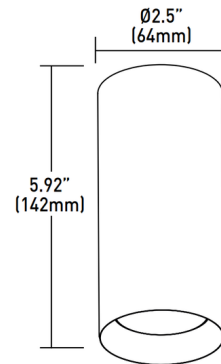

Specifications

COLOR	N/A
BODY FINISH	Black / Black Baffle
WATTAGE	17W
DIMMER	Low Voltage Electronic
DIMENSIONS	2.5"W x 5.92"H
INTEGRATED LED MODULE	1 x LED/17W/120V LED

Technical Information

LAMP LIFE	50000 hours
BEAM ANGLE	15°
COLOR RENDERING	90 CRI
LAMP COLOR	2700K
LUMENS/WATT	70.41
LUMINOUS FLUX	1197 lumens

Shown in black / black baffle

Rough-In: 4" Square or 4/0 Junction Box Mounting Plate

CLICK TO VIEW PRODUCT

Notes: