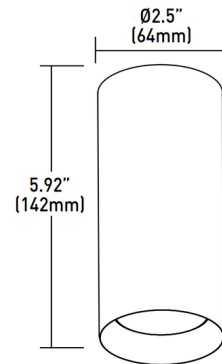

Shown in white / black baffle

Rough-In: 4" Square or 4/0 Junction Box Mounting Plate

### Specifications

COLOR	N/A
BODY FINISH	White / Black Baffle
WATTAGE	17W
DIMMER	Low Voltage Electronic
DIMENSIONS	2.5"W x 5.92"H
INTEGRATED LED MODULE	1 x LED/17W/120V LED

### Technical Information

LAMP LIFE	50000 hours
BEAM ANGLE	15°
COLOR RENDERING	90 CRI
LAMP COLOR	2700K
LUMENS/WATT	70.41
LUMINOUS FLUX	1197 lumens

CLICK TO VIEW PRODUCT

Notes: