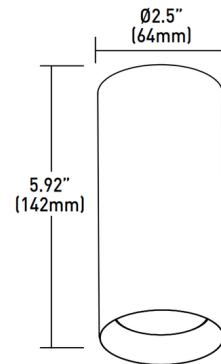

### Specifications

COLOR	N/A
BODY FINISH	White / Black Baffle
WATTAGE	17W
DIMMER	Low Voltage Electronic
DIMENSIONS	2.5"W x 5.92"H
INTEGRATED LED MODULE	1 x LED/17W/120V LED

### Technical Information

LAMP LIFE	50000 hours
BEAM ANGLE	15°
COLOR RENDERING	90 CRI
LAMP COLOR	2700K
LUMENS/WATT	70.41
LUMINOUS FLUX	1197 lumens

Shown in white / black baffle

Rough-In: 4" Square or 4/0 Junction Box Mounting Plate