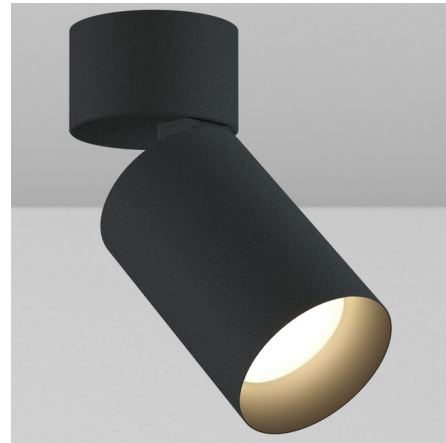

Lightology

lightology.com
866-954-4489
05-24-26

Project: _____
 Company: _____
 Location: _____ Fixture Type: _____
 SPEC #: **LCF1336778**
 Approved On: _____ Approved By: _____

CY1 Cylinder Adjustable Wall Wash Ceiling Light By Lucifer Lighting

Description

The CY1 Cylinder Adjustable Wall Wash Ceiling Light offers excellent performance in a sleek, streamlined package. 90 degree tilt. Powdercoat finish with black baffle. Designed for new construction applications with universal junction box mounting plate which attaches to standard junction box before ceiling substrate is installed. Integral driver dimmable with ELV / Triac dimmer. Includes soft focus lens.

Shown in black / black baffle

Rough-In: 4" Square or 4/0 Junction Box Mounting Plate

Specifications

COLOR	N/A
BODY FINISH	Black / Black Baffle
WATTAGE	17W
DIMMER	Low Voltage Electronic
DIMENSIONS	2.5"W x 5.92"H
INTEGRATED LED MODULE	1 x LED/17W/120V LED

Technical Information

LAMP LIFE	50000 hours
COLOR RENDERING	90 CRI
LAMP COLOR	3000K Warm Dim
LUMENS/WATT	66.18
LUMINOUS FLUX	1125 lumens

CLICK TO VIEW PRODUCT

Notes: