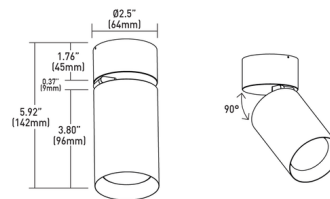

Description

The CY1 Cylinder Adjustable Wall Wash Ceiling Light offers excellent performance in a sleek, streamlined package. 90 degree tilt. Powdercoat finish with black baffle. Designed for new construction applications with universal junction box mounting plate which attaches to standard junction box before ceiling substrate is installed. Integral driver dimmable with ELV / Triac dimmer. Includes soft focus lens.

Shown in black / black baffle

Rough-In: 4" Square or 4/0 Junction Box Mounting Plate

Specifications

COLOR	N/A
BODY FINISH	Black / Black Baffle
WATTAGE	17W
DIMMER	Low Voltage Electronic
DIMENSIONS	2.5"W x 5.92"H
INTEGRATED LED MODULE	1 x LED/17W/120V LED