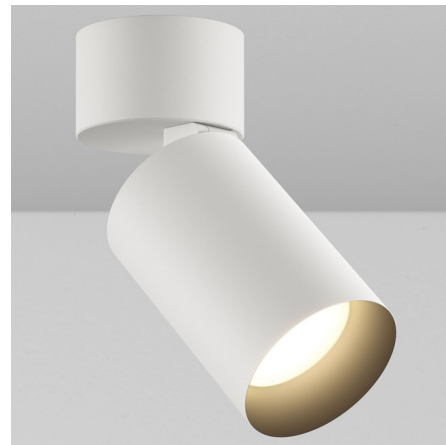

## CY1 Cylinder Adjustable Wall Wash Ceiling Light

By Lucifer Lighting

### Description

The CY1 Cylinder Adjustable Wall Wash Ceiling Light offers excellent performance in a sleek, streamlined package. 90 degree tilt. Powdercoat finish with black baffle. Designed for new construction applications with universal junction box mounting plate which attaches to standard junction box before ceiling substrate is installed. Integral driver dimmable with ELV / Triac dimmer. Includes soft focus lens.

Shown in white / black baffle

**Rough-In: 4" Square or 4/0 Junction Box Mounting Plate**

### Specifications

COLOR	N/A
BODY FINISH	White / Black Baffle
WATTAGE	17W
DIMMER	Low Voltage Electronic
DIMENSIONS	2.5"W x 5.92"H
INTEGRATED LED MODULE	1 x LED/17W/120V LED