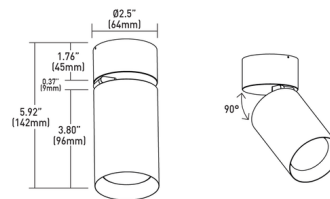

Description

The CY1 Cylinder Adjustable Wall Wash Ceiling Light offers excellent performance in a sleek, streamlined package. 90 degree tilt. Powdercoat finish with black baffle. Designed for new construction applications with universal junction box mounting plate which attaches to standard junction box before ceiling substrate is installed. Integral driver dimmable with ELV / Triac dimmer. Includes soft focus lens.

Shown in white / black baffle

Rough-In: 4" Square or 4/0 Junction Box Mounting Plate

Specifications

COLOR	N/A
BODY FINISH	White / Black Baffle
WATTAGE	17W
DIMMER	Low Voltage Electronic
DIMENSIONS	2.5"W x 5.92"H
INTEGRATED LED MODULE	1 x LED/17W/120V LED