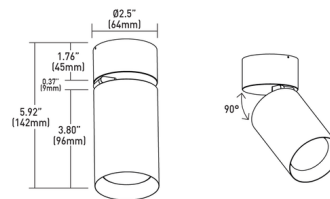

Rough-In: 4" Square or 4/0 Junction Box Mounting Plate

Specifications

COLOR	N/A
BODY FINISH	White / Black Baffle
WATTAGE	17W
DIMMER	Low Voltage Electronic
DIMENSIONS	2.5"W x 5.92"H
INTEGRATED LED MODULE	1 x LED/17W/120V LED

Technical Information

LAMP LIFE	50000 hours
COLOR RENDERING	90 CRI
LAMP COLOR	2700K
LUMENS/WATT	65.88
LUMINOUS FLUX	1120 lumens