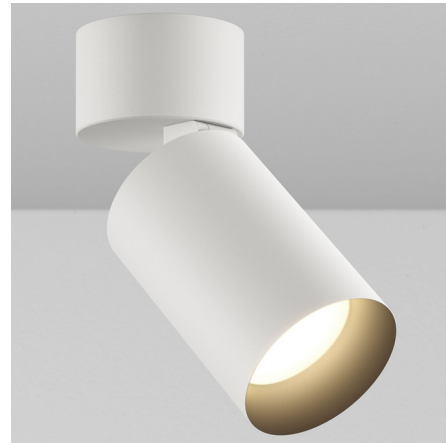

Lightology

lightology.com
866-954-4489
05-24-26

Project: _____
Company: _____
Location: _____ Fixture Type: _____
SPEC #: **LCF1336779**
Approved On: _____ Approved By: _____

CY1 Cylinder Adjustable Wall Wash Ceiling Light By Lucifer Lighting

Description

The CY1 Cylinder Adjustable Wall Wash Ceiling Light offers excellent performance in a sleek, streamlined package. 90 degree tilt. Powdercoat finish with black baffle. Designed for new construction applications with universal junction box mounting plate which attaches to standard junction box before ceiling substrate is installed. Integral driver dimmable with ELV / Triac dimmer. Includes soft focus lens.

Shown in white / black baffle

Rough-In: 4" Square or 4/0 Junction Box Mounting Plate

Specifications

COLOR	N/A
BODY FINISH	White / Black Baffle
WATTAGE	17W
DIMMER	Low Voltage Electronic
DIMENSIONS	2.5"W x 5.92"H
INTEGRATED LED MODULE	1 x LED/17W/120V LED