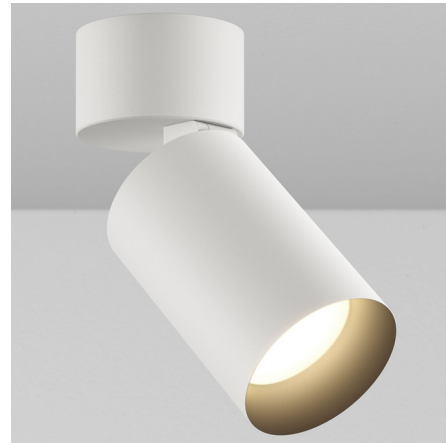

## CY1 Cylinder Adjustable Wall Wash Ceiling Light By Lucifer Lighting

### Description

The CY1 Cylinder Adjustable Wall Wash Ceiling Light offers excellent performance in a sleek, streamlined package. 90 degree tilt. Powdercoat finish with black baffle. Designed for new construction applications with universal junction box mounting plate which attaches to standard junction box before ceiling substrate is installed. Integral driver dimmable with ELV / Triac dimmer. Includes soft focus lens.

Shown in white / black baffle

**Rough-In: 4" Square or 4/0 Junction Box Mounting Plate**

### Specifications

|                       |                        |
|-----------------------|------------------------|
| COLOR                 | N/A                    |
| BODY FINISH           | White / Black Baffle   |
| WATTAGE               | 17W                    |
| DIMMER                | Low Voltage Electronic |
| DIMENSIONS            | 2.5"W x 5.92"H         |
| INTEGRATED LED MODULE | 1 x LED/17W/120V LED   |