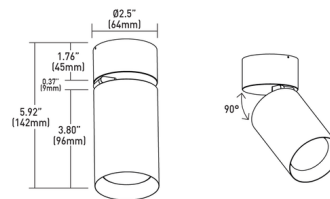

Rough-In: 4" Square or 4/0 Junction Box Mounting Plate

Specifications

COLOR	N/A
BODY FINISH	White / Black Baffle
WATTAGE	17W
DIMMER	Low Voltage Electronic
DIMENSIONS	2.5"W x 5.92"H
INTEGRATED LED MODULE	1 x LED/17W/120V LED

Technical Information

LAMP LIFE	50000 hours
COLOR RENDERING	90 CRI
LAMP COLOR	3000K
LUMENS/WATT	68.82
LUMINOUS FLUX	1170 lumens