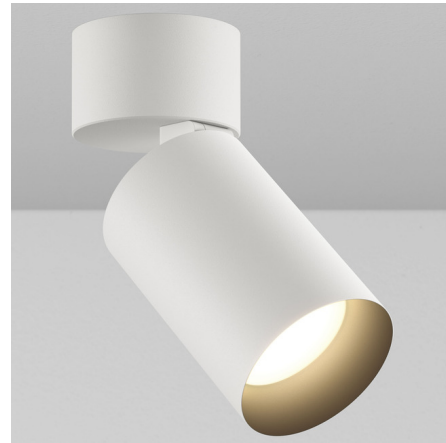

## CY1 Cylinder Outdoor Adjustable Wall Wash Ceiling Light

By Lucifer Lighting

### Description

The CY1 Cylinder Outdoor Wall Wash Ceiling Light offers excellent performance in a sleek, streamlined package. 90 degree tilt. Powdercoat finish with black baffle. Designed for new construction applications with universal junction box mounting plate which attaches to standard junction box before ceiling substrate is installed. Integral driver dimmable with ELV / Triac dimmer. Includes soft focus lens.

Shown in white / black baffle

**Rough-In: 4" Square or 4/0 Junction Box Mounting Plate**

### Specifications

COLOR	N/A
BODY FINISH	White / Black Baffle
WATTAGE	17W
DIMMER	Low Voltage Electronic
DIMENSIONS	2.5"W x 5.92"H
INTEGRATED LED MODULE	1 x LED/17W/120V LED