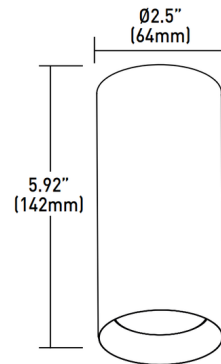

Shown in black / black baffle

Rough-In: 4" Square or 4/0 Junction Box Mounting Plate

Specifications

COLOR	N/A
BODY FINISH	Black / Black Baffle
WATTAGE	17W
DIMMER	Low Voltage Electronic
DIMENSIONS	2.5"W x 5.92"H
INTEGRATED LED MODULE	1 x LED/17W/120V LED

Technical Information

LAMP LIFE	50000 hours
COLOR RENDERING	90 CRI
LAMP COLOR	2700K
LUMENS/WATT	65.88
LUMINOUS FLUX	1120 lumens

CLICK TO VIEW PRODUCT

Notes: