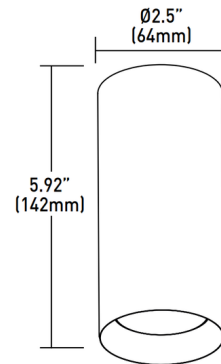

Shown in black / black baffle

Rough-In: 4" Square or 4/0 Junction Box Mounting Plate

Specifications

COLOR	N/A
BODY FINISH	Black / Black Baffle
WATTAGE	17W
DIMMER	Low Voltage Electronic
DIMENSIONS	2.5"W x 5.92"H
INTEGRATED LED MODULE	1 x LED/17W/120V LED

Technical Information

LAMP LIFE	50000 hours
COLOR RENDERING	90 CRI
LAMP COLOR	2700K
LUMENS/WATT	65.88
LUMINOUS FLUX	1120 lumens

CLICK TO VIEW PRODUCT

Notes: