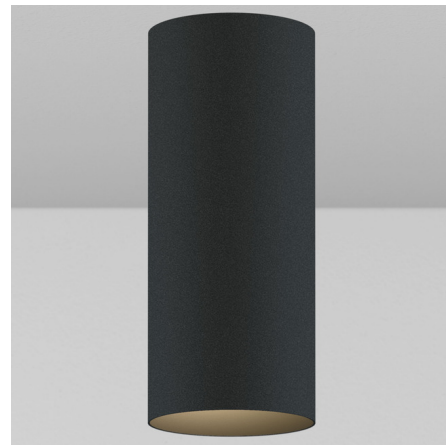

Lightology

lightology.com
866-954-4489
04-25-26

Project: _____

Company: _____

Location: _____ Fixture Type: _____

SPEC #: **LCF1336788**

Approved On: _____ Approved By: _____

CY1 Cylinder Wall Wash Ceiling Light

By Lucifer Lighting

Description

The CY1 Cylinder Wall Wash Ceiling Light offers excellent performance in a sleek, streamlined package. No tilt. Powdercoat finish with black baffle. Designed for new construction applications with universal junction box mounting plate which attaches to standard junction box before ceiling substrate is installed. Integral driver dimmable with ELV / Triac dimmer. Includes soft focus lens.

Shown in black / black baffle

Rough-In: 4" Square or 4/0 Junction Box Mounting Plate

Specifications

COLOR	N/A
BODY FINISH	Black / Black Baffle
WATTAGE	17W
DIMMER	Low Voltage Electronic
DIMENSIONS	2.5"W x 5.92"H
INTEGRATED LED MODULE	1 x LED/17W/120V LED

Technical Information

LAMP LIFE	50000 hours
COLOR RENDERING	90 CRI
LAMP COLOR	2700K
LUMENS/WATT	65.88
LUMINOUS FLUX	1120 lumens

CLICK TO VIEW PRODUCT

Notes: