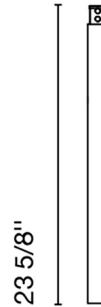

Lightology

lightology.com
866-954-4489
04-25-26

Project: _____

Company: _____

Location: _____ Fixture Type: _____

SPEC #: **MAR1337351**

Approved On: _____ Approved By: _____

Ambrosia Pro Downrod

By Marset

Description

The Ambrosia Pro Downrod is an optional accessory for the Ambrosia Pro Linear Pendant by Marset that allows the overall height of the pendant to be increased. The pendant can accommodate a maximum of three downrods of either size.

Shown in matte black

Specifications

COLOR	N/A
BODY FINISH	Matte Black
WATTAGE	N/A
DIMMER	N/A
DIMENSIONS	15.7"H
BULB	N/A

Technical Information

COLOR RENDERING	.90 CRI
-----------------	---------

CLICK TO VIEW PRODUCT