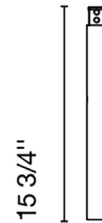

Lightology

lightology.com
866-954-4489
04-25-26

Project: _____

Company: _____

Location: _____ Fixture Type: _____

SPEC #: **MAR1337351**

Approved On: _____ Approved By: _____

Ambrosia Pro Downrod

By Marset

Description

The Ambrosia Pro Downrod is an optional accessory for the Ambrosia Pro Linear Pendant by Marset that allows the overall height of the pendant to be increased. The pendant can accommodate a maximum of three downrods of either size.

Shown in matte black

Specifications

COLOR	N/A
BODY FINISH	Matte Black
WATTAGE	N/A
DIMMER	N/A
DIMENSIONS	15.7"H
BULB	N/A

Technical Information

COLOR RENDERING	.90 CRI
-----------------	---------

CLICK TO VIEW PRODUCT