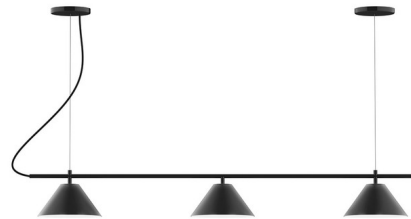

## Axis Pinnacle Color-Select Cord Hung Multi-Light Pendant By Montclair Light Works

### Description

The Axis Pinnacle Linear Chandelier features a contemporary reimagining of a simple geometric shape, perfect for a modern kitchen or dining room. Colorful and clean-lined, the symmetric shades add pizzazz and plenty of bright light. The Axis finished with a durable scratch resistant coat, with a white interior for maximum light output. Selectable LED color temperatures include 2700K, 3000K, and 3500K.

### Specifications

COLOR	N/A
BODY FINISH	Black
WATTAGE	30W
DIMMER	Standard 120V
DIMENSIONS	48"L x 8"W x 4"H
INTEGRATED LED MODULE	3 x LED/10W/120V LED
COUNTRY OF ORIGIN	United States

### Technical Information

PRODUCT DIMENSIONS	Adjustable Cord Length: 72" Black
LAMP LIFE	50000 hours
COLOR RENDERING	95 CRI
LAMP COLOR	CCT Select
LUMENS/WATT	240.00
LUMINOUS FLUX	2400 lumens

CLICK TO VIEW PRODUCT