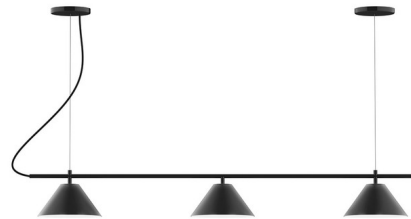

Lightology

lightology.com
866-954-4489
07-06-26

Project: _____

Company: _____

Location: _____ Fixture Type: _____

SPEC #: **MLW1337578**

Approved On: _____ Approved By: _____

Axis Pinnacle Color-Select Cord Hung Multi-Light Pendant By Montclair Light Works

Description

The Axis Pinnacle Linear Chandelier features a contemporary reimagining of a simple geometric shape, perfect for a modern kitchen or dining room. Colorful and clean-lined, the symmetric shades add pizzazz and plenty of bright light. The Axis finished with a durable scratch resistant coat, with a white interior for maximum light output. Selectable LED color temperatures include 2700K, 3000K, and 3500K.

Shown in black

Specifications

COLOR	N/A
BODY FINISH	Black
WATTAGE	30W
DIMMER	Standard 120V
DIMENSIONS	48"L x 8"W x 4"H
INTEGRATED LED MODULE	3 x LED/10W/120V LED
COUNTRY OF ORIGIN	United States

Technical Information

PRODUCT DIMENSIONS	Adjustable Cord Length: 72" Black
LAMP LIFE	50000 hours
COLOR RENDERING	95 CRI
LAMP COLOR	CCT Select
LUMENS/WATT	240.00
LUMINOUS FLUX	2400 lumens

CLICK TO VIEW PRODUCT

Notes: