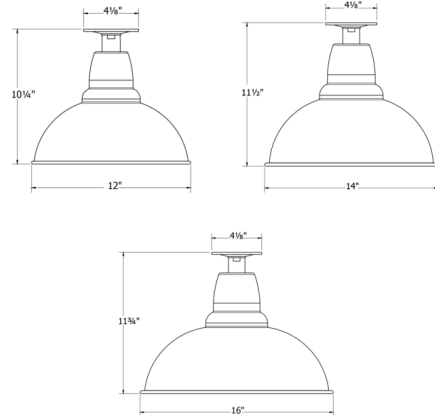

Description

The Cafe Outdoor Ceiling Light will bring a traditional 1920's industrial look to any outdoor space. The vintage-styled dome shade, lined in white, casts light downwards with a delightful glow. The polyester powder coat finish provides color retention and scratch resistance.

Shown in architectural bronze

Specifications

COLOR	N/A
BODY FINISH	Architectural Bronze
WATTAGE	17W
DIMMER	Standard 120V
DIMENSIONS	12"W x 10.25"H
BULB NOT INCLUDED	1 x A19/Medium (E26)/17W/120V LED
OTHER BULB OPTIONS	1 x A19/Medium (E26)/100W/120V Incandescent
COUNTRY OF ORIGIN	United States