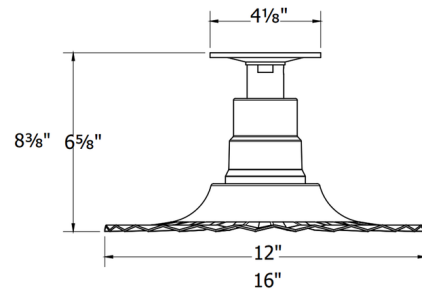

Description

The Radial Ceiling Light features a classic shape with great light output, perfect for a porch, kitchen, or anywhere general illumination is needed. The RLM shade is spun from heavy duty aluminum and features a ruffled edge to add interest to the simple shape. A polyester powder coat finish provides color retention and scratch resistance.

Shown in slate gray

Specifications

COLOR	N/A
BODY FINISH	Slate Gray
WATTAGE	9W
DIMMER	Standard 120V
DIMENSIONS	12"W x 6.625"H
BULB NOT INCLUDED	1 x A19/Medium (E26)/9W/120V LED
COUNTRY OF ORIGIN	United States